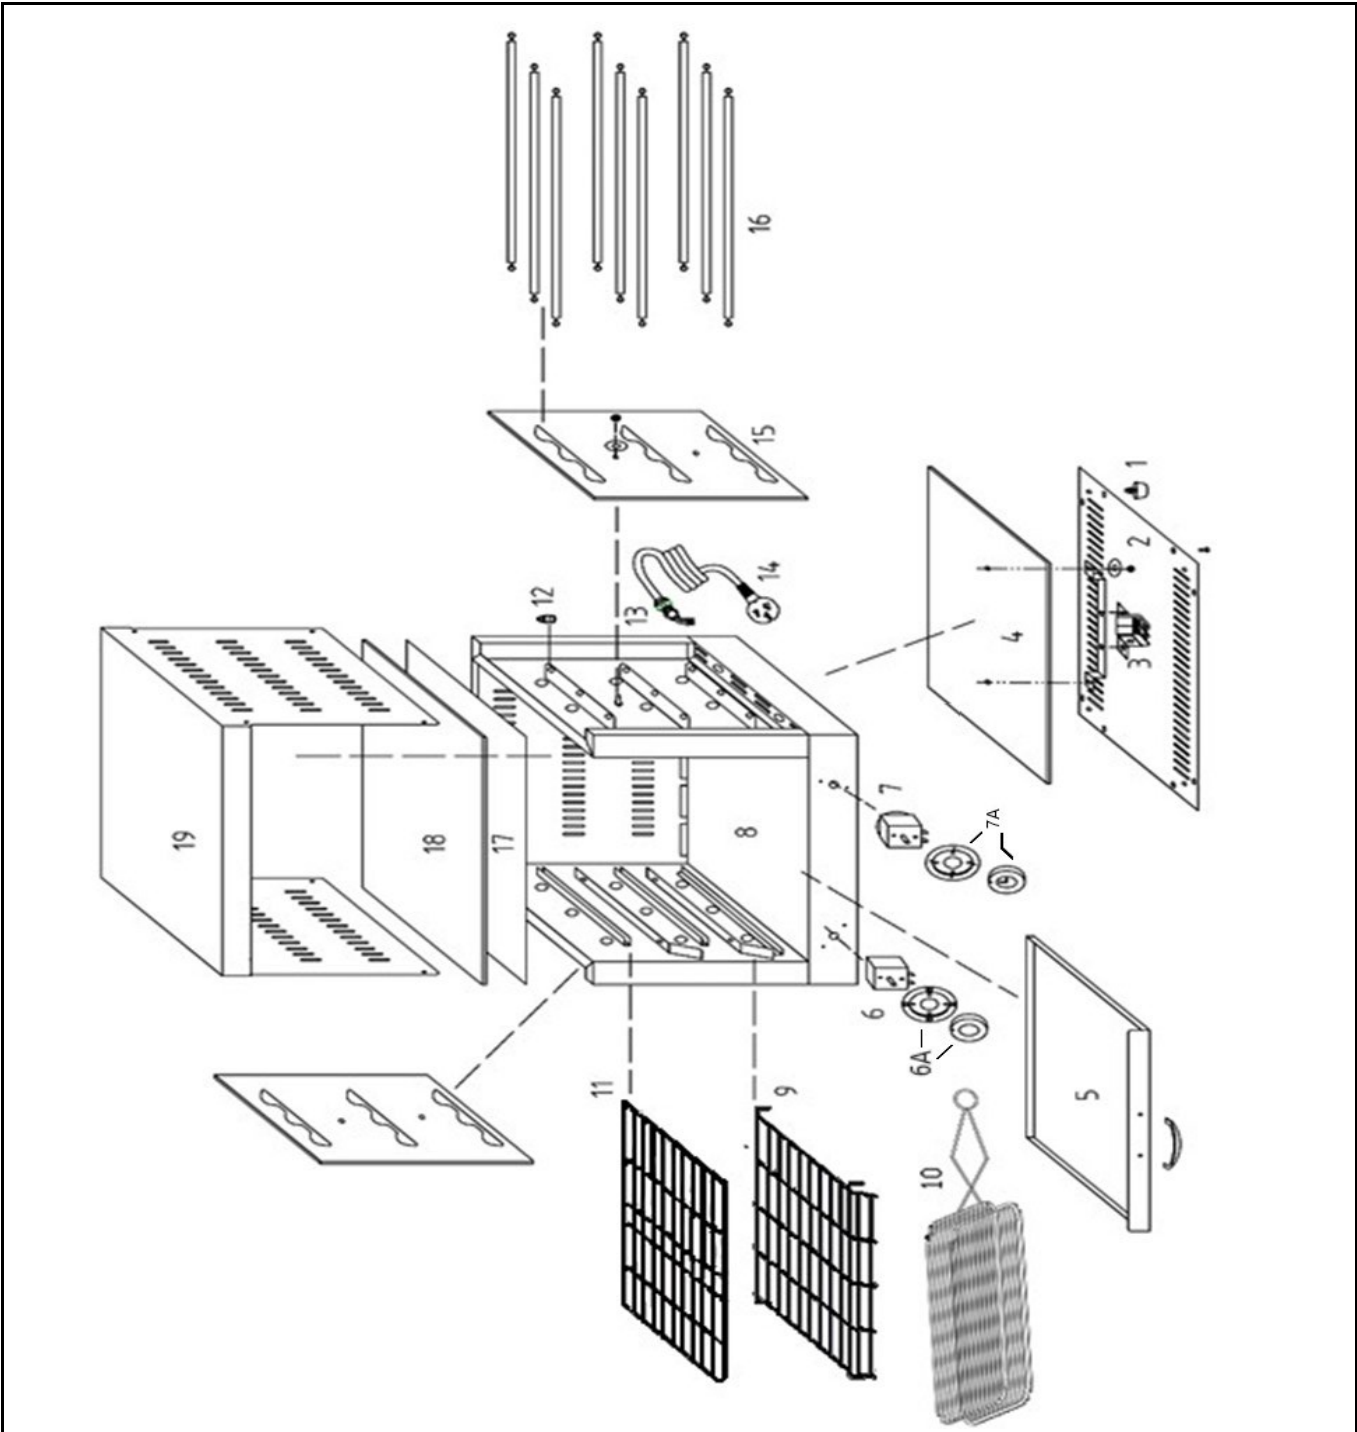

Drawing

Hendi B.V.
Steenoven 21
3911 TX Rhenen
The Netherlands

Batch #	Appliance part#
HK026318 until HK006920	262214

Description
Multi Toaster 6 thongs

Date	19-02-2021	Revision #	1.0
Revision	First Bill of Materials (BOM)