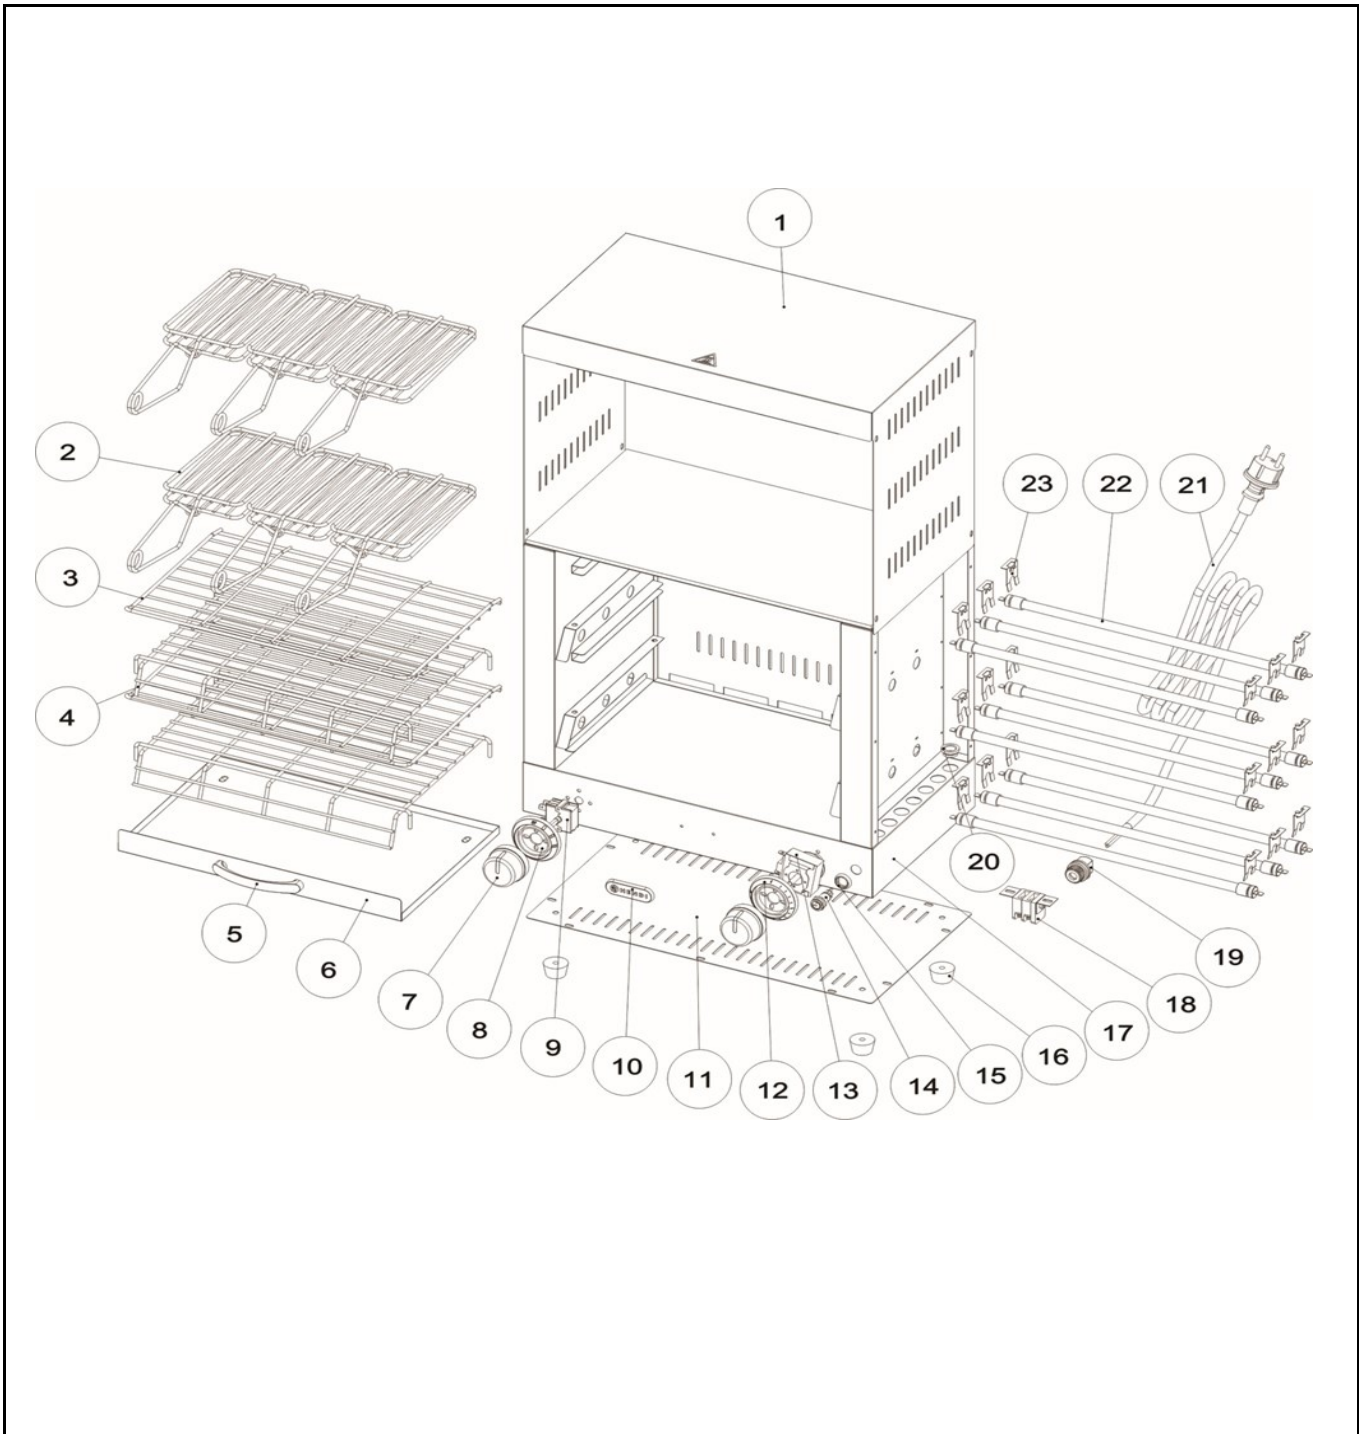

Drawing

Tools for Chefs

Hendi B.V.
Steenoven 21
3911 TX Rhenen
The Netherlands

Batch #
HK035120 and
up

Appliance part#

262214

Description

Multi Toaster 6 thongs

Date	23-04-2021	Revision #	1.2
Revision	New heating elements, knob design updated.		

Bill of materials (BOM)

 <b style="font-size: 24px; margin-left: 10px;">HENDI <small style="color: green; margin-left: 10px;">Tools for Chefs</small> Hendi B.V. Steenoven 21 3911 TX Rhenen The Netherlands	Batch #	Appliance part#
	HK035120 and up	262214
	Description	
Multi Toaster 6 thongs		

Date	23-04-2021	Revision #	1.2
Revision	New heating elements, knob design updated.		

Item	Description	Part#	Quantity	Remark	Picture
1	Housing cover	n/a	1		
2	Thong	262801	6		
3	Protective grid (upper)	n/a	2		
4	Protective grid (lower)	n/a	1		
5	Crumb tray handle	n/a	1		
6	Crumb tray	n/a	1		
7	Knob	nss	2		
8	Groundplate (switch)	948651	1	Incl. item 7	
9	Switch	948262	1		
10	Logo plaque "Hendi"	n/a	1		
11	Housing cover (bottom)	n/a	1		
12	Groundplate (timer)	948330	1	Incl. item 7	
13	Timer	948279	1		
14	Indicator light green	205471	1		
15	Indicator light gasket	n/a	1		
16	Foot	262221	1	Set of 4	
17	Housing frame	n/a	1		
18	Terminal	n/a	1		
19	Cord inlet with retention	912201	1		
20	Grommit	n/a	1		
21	Power cord	912027	1		
22	Heating element (Quartz)	957820	9	Sold per piece	
23	Heating element bracket	957813	18		

n/a -> not available

nss -> not sold separately

Circuit diagram

 <b style="font-size: 2em; margin-left: 10px;">HENDI Tools for Chefs Hendi B.V. Steenoven 21 3911 TX Rhenen The Netherlands	Batch #	Appliance part#
	HK035120 and up	262214
	Description	
	Multi Toaster 6 thongs	