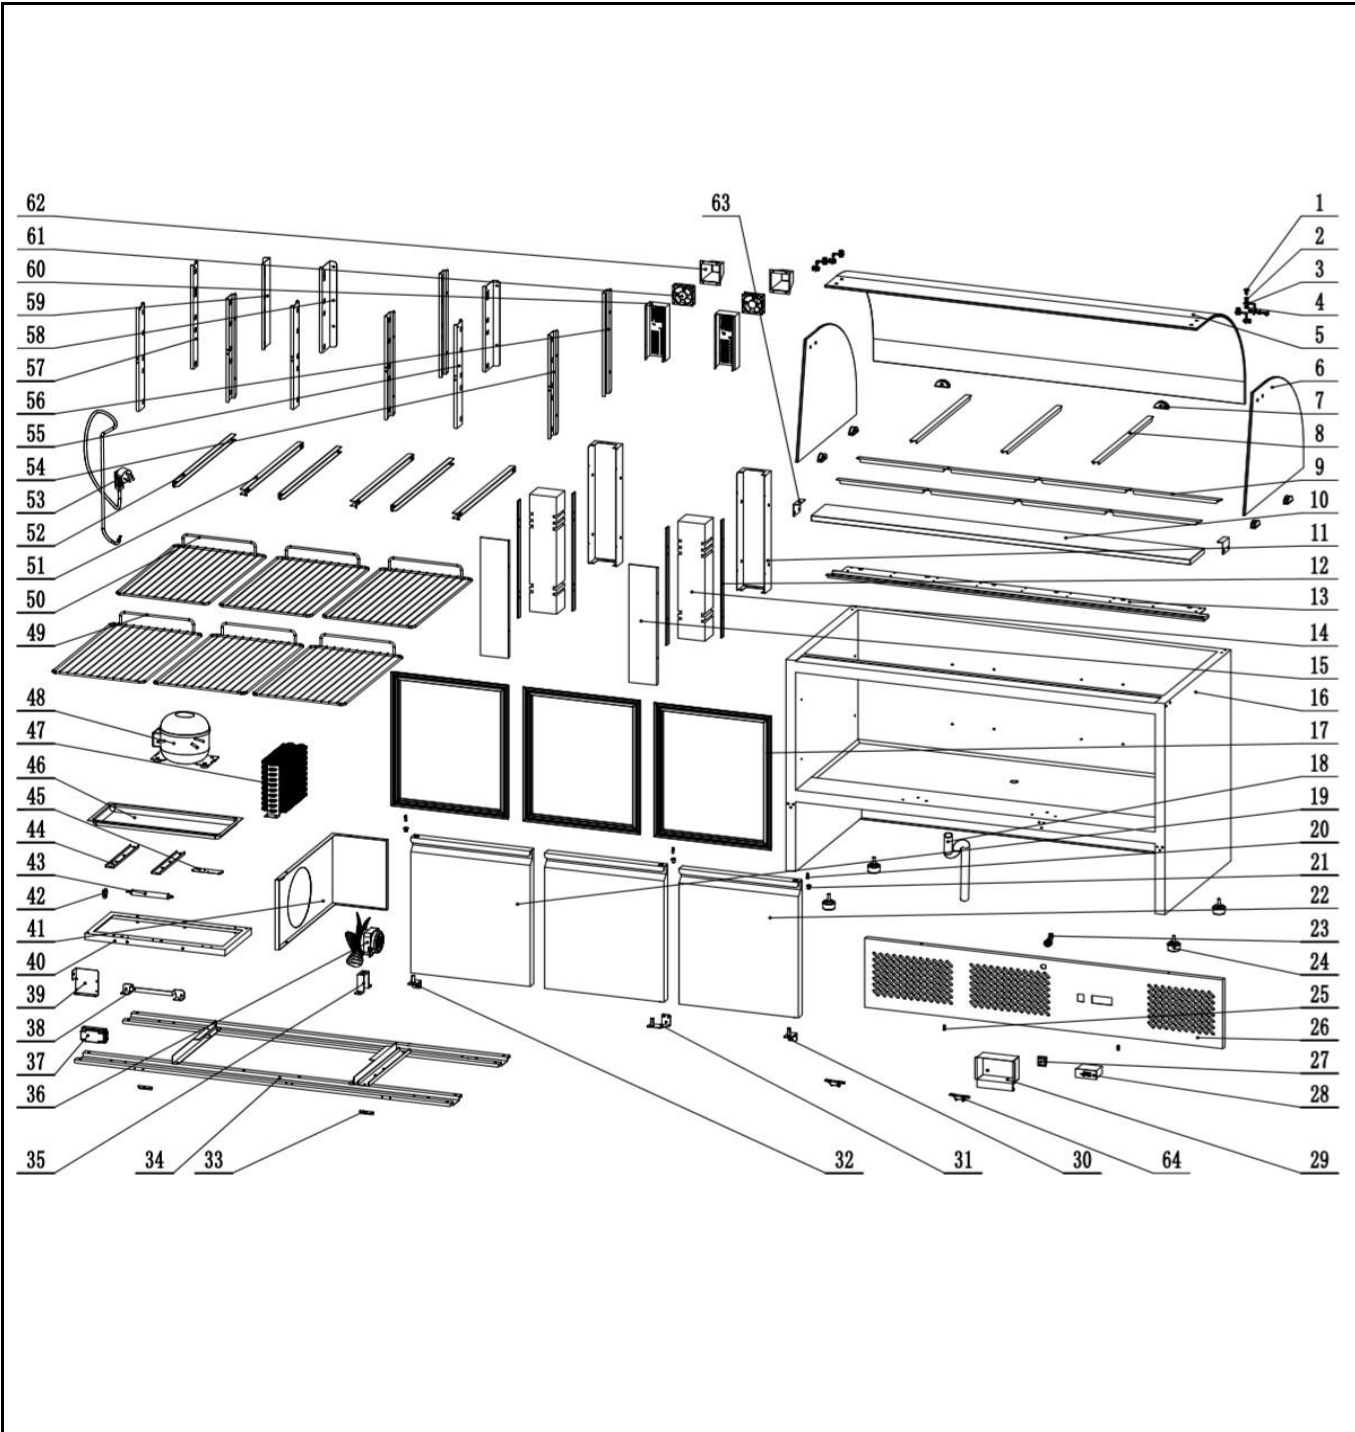

Drawing

Hendi B.V.
 Steenoven 21
 3911 TX Rhenen
 The Netherlands

Batch #
 181921 and up

Appliance part#
232798

Description
 Three door salad counter with glass display 380L

Date	19-08-2020	Revision #	1.0
Revision	First Bill of Materials (BOM)		